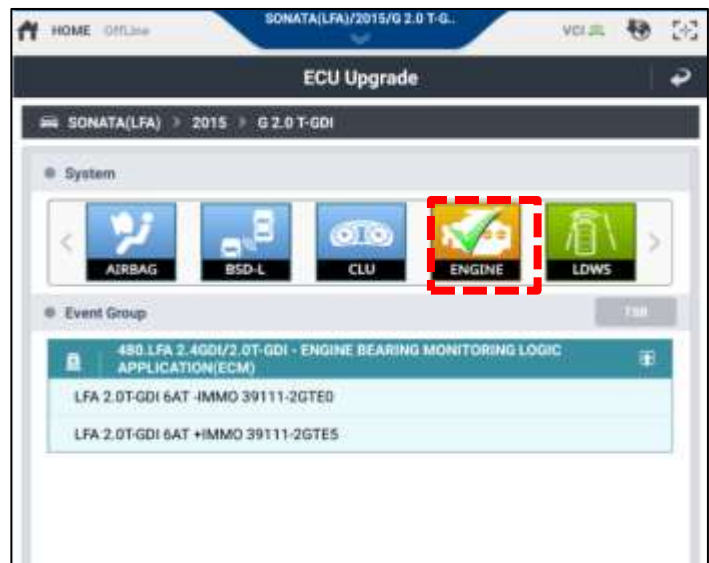

Manual Update Procedure:

NOTICE

The manual update should be performed only when the automatic update fails.

If automatic update fails, turn the ignition off for about 10 seconds and then place it back in the on position to reset the control unit before performing a manual update.

1. Select **ECU Upgrade** from the GDS main screen and then select **Manual Mode**.

NOTICE

Do not update using Manual Mode unless the Auto Mode fails.

Ensure the correct update is performed by using the ROM ID Info tables. Any attempt to update using an incorrect ROM ID may cause the ECU to be inoperative.

Do not touch the GDS buttons ('Back', 'Home', etc) while performing the update.

Do not start the engine.

Various warning messages may appear in the instrument cluster during the update. Clear any DTCs after the update.

2. Under **System**, select **Engine** to update the engine ECM and, if applicable, **CLU** to update the cluster. Select the appropriate update by referencing the ROM ID Information and password tables. Select **Upgrade** and follow the prompts on the GDS to complete the update.