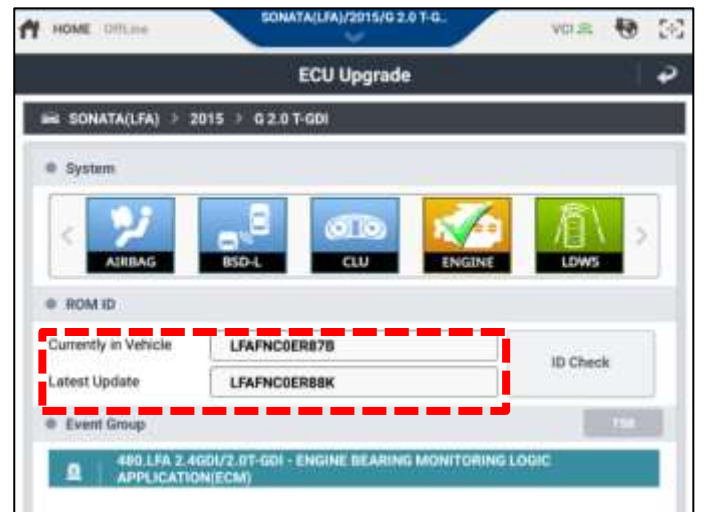

NOTICE

Do not touch the GDS buttons ('Back', 'Home', etc) while performing the update. Do not start the engine.