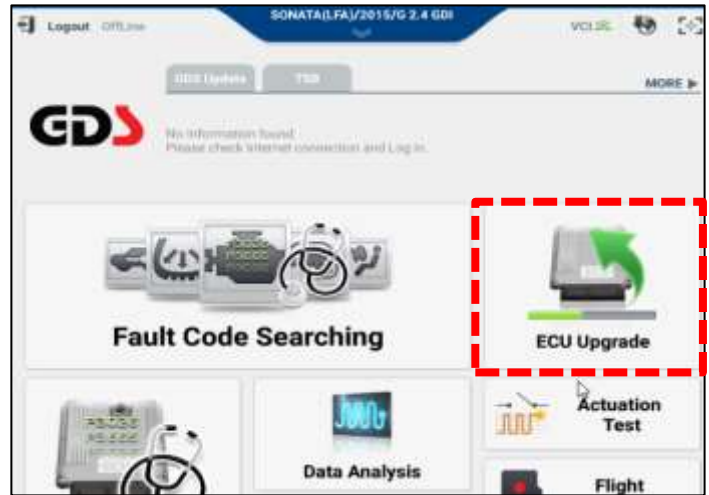

3. Select **ECU Upgrade** from the GDS main screen and then select **Auto Mode**.

NOTICE

Do not update using Manual Mode unless the Auto Mode fails.