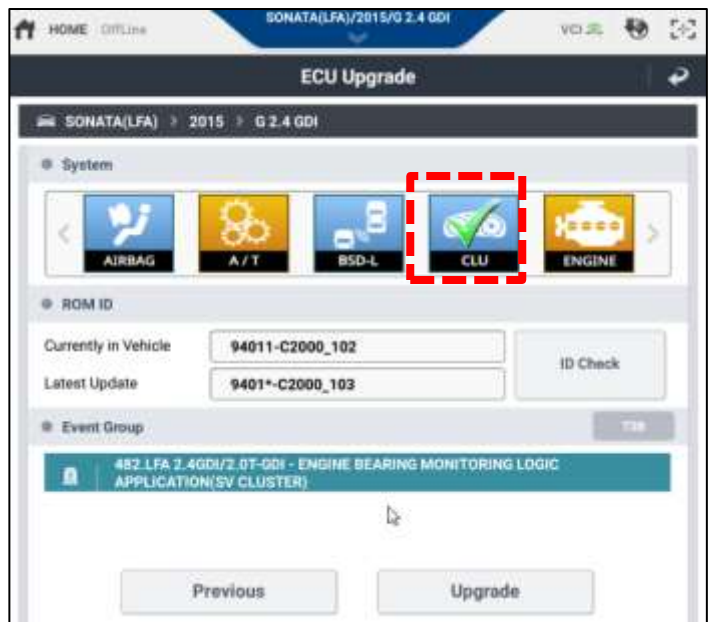

NOTICE

Various warning messages may appear in the instrument cluster during the update. Clear any DTCs after the update.

7. Next update the cluster software (if applicable) starting with the process outlined in Step 3. Under **System** in the **ECU Upgrade** menu, select **CLU** to update the cluster. Skip to Step 8 for vehicles without cluster updates.

NOTICE

Update the Engine ECM on all models and Cluster if applicable. Refer to Cluster ROM ID Information Table.

Do not update using Manual Mode unless the Auto Mode fails.

8. When both the engine ECM and cluster updates (if applicable) are completed: