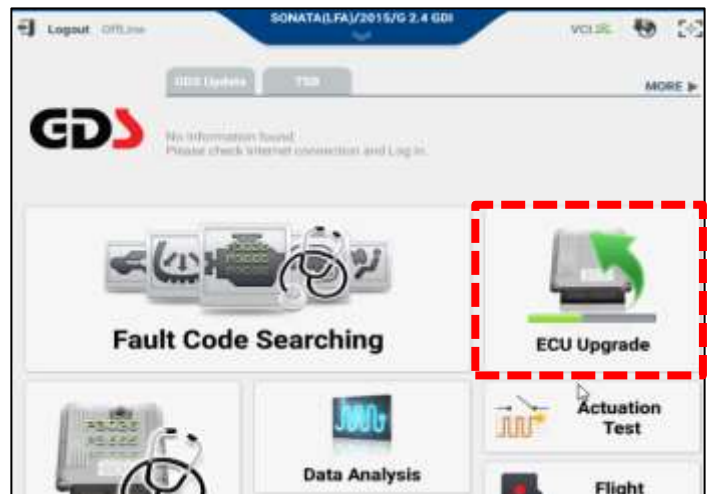

Manual Update Procedure:

NOTICE

The manual update should be performed only when the automatic update fails.

If automatic update fails, turn the ignition off for about 10 seconds and then place it back in the on position to reset the control unit before performing a manual update.

1. Select **ECU Upgrade** from the GDS main screen and then select **Manual Mode**.

NOTICE

Do not update using Manual Mode unless the Auto Mode fails.

Ensure the correct update is performed by using the ROM ID Info tables. Any attempt to update using an incorrect ROM ID may cause the ECU to be inoperative.

Do not touch the GDS buttons ('Back', 'Home', etc) while performing the update.

Do not start the engine.

Various warning messages may appear in the instrument cluster during the update. Clear any DTCs after the update.

2. Under **System**, select **Engine** to update the engine ECM and, if applicable, **CLU** to update the cluster. Select the appropriate update by referencing the ROM ID Information and password tables. Select **Upgrade** and follow the prompts on the GDS to complete the update.