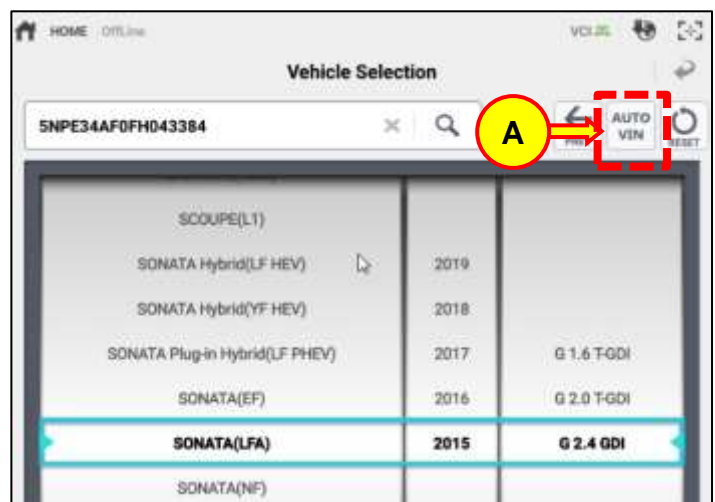

1. Connect the VCI-II into the vehicle's DLC connector under the driver side instrument panel.

2. With the ignition in the ON position, open the GDS app on the GDS Mobile. Confirm GDS communication with the vehicle and use the **AUTO VIN** button (A) to detect the vehicle's VIN.